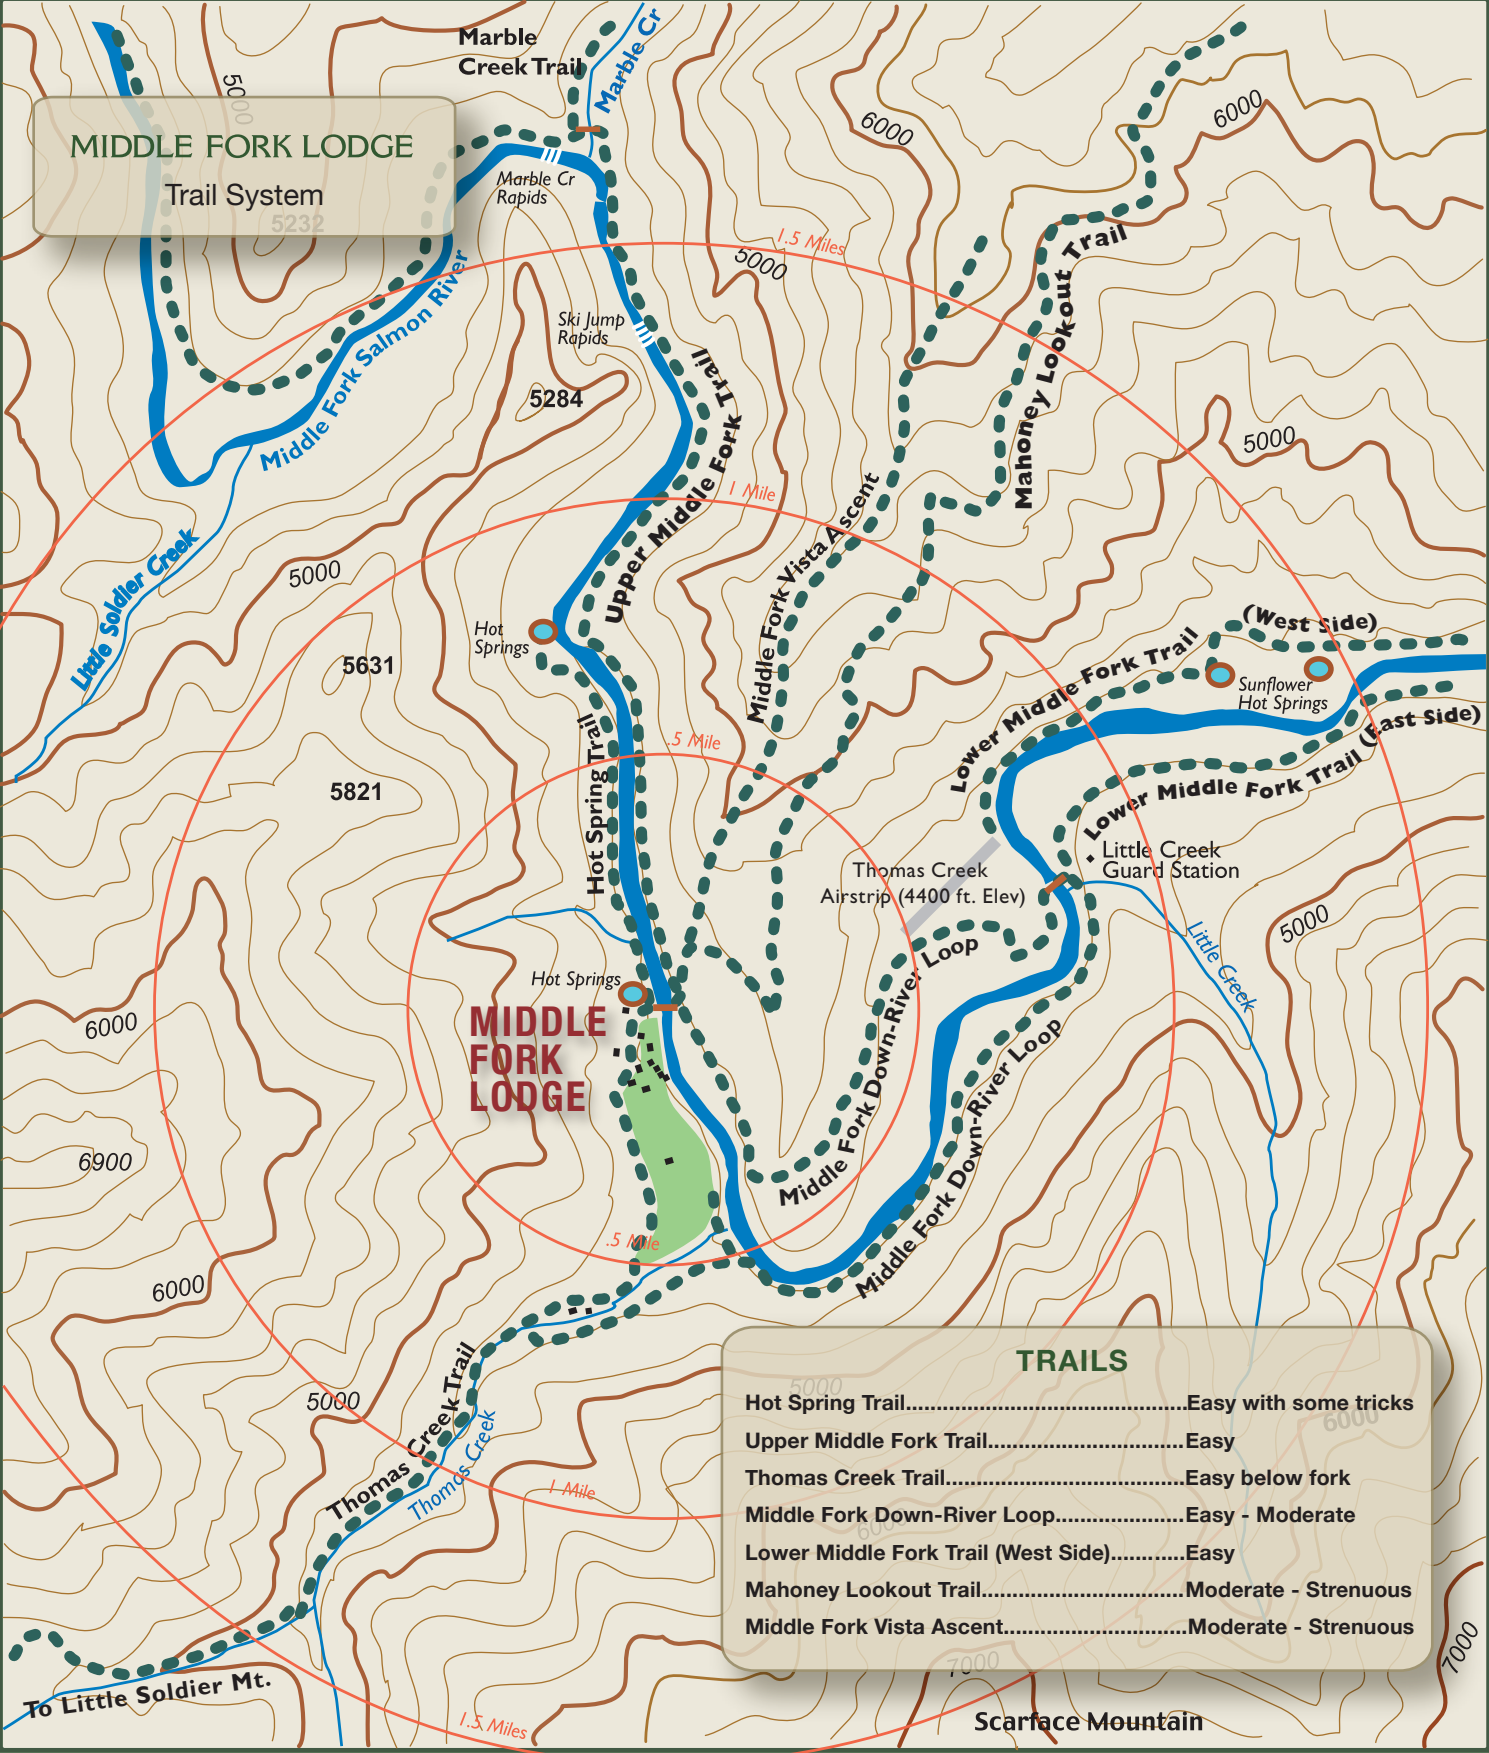

MIDDLE FORK LODGE

Trail System

TRAILS

- Hot Spring Trail.....Easy with some tricks
- Upper Middle Fork Trail.....Easy
- Thomas Creek Trail.....Easy below fork
- Middle Fork Down-River Loop.....Easy - Moderate
- Lower Middle Fork Trail (West Side).....Easy
- Mahoney Lookout Trail.....Moderate - Strenuous
- Middle Fork Vista Ascent.....Moderate - Strenuous